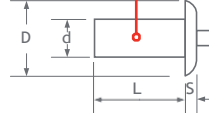

Stagni
Sealed

ALLUMINIO 5% MG / INOX - Testa Tonda
ALUMINIUM 5% MG / STAINLESS STEEL - Dome Head

ALLUMINIO
ALUMINIUM

INOX
S.S.

| d mm. | L mm. | Codice Code |  mm. |  mm. | D mm. | s mm. |  |  |  |
|------------|----------|----------------|--|--|----------|----------|---|---|---|
| 3,2 | 6,5 | BR0353265 | 0,5 - 2,0 | ø 3,3 | 6,0 | 1,3 | 1450 | 1100 | 12.000 |
| | 8 | BR0353208 | 2,0 - 3,5 | | | | | | 11.500 |
| | 9,5 | BR0353295 | 3,5 - 5,0 | | | | | | 11.500 |
| | 11 | BR0353211 | 5,0 - 6,5 | | | | | | 11.000 |
| | 12,5 | BR03532125 | 6,5 - 8,0 | | | | | | 11.000 |

| d mm. | L mm. | Codice Code |  mm. |  mm. | D mm. | s mm. |  |  |  |
|------------|-----------|----------------|--|--|----------|----------|---|---|---|
| 4,0 | 8 | BR0353808 | 1,5 - 3,5 | ø 4,1 | 8,0 | 1,6 | 2200 | 1600 | 8.000 |
| | 9,5 | BR0353895 | 3,5 - 5,0 | | | | | | 7.000 |
| | 11 | BR0353811 | 5,0 - 6,5 | | | | | | 6.500 |
| | 12,5 | BR03538125 | 6,5 - 8,0 | | | | | | 6.500 |
| | 14 | BR0353814 | 8,0 - 10,0 | | | | | | 6.500 |
| | 16 | BR0353816 | 10,0 - 12,0 | | | | | | 6.500 |
| 18 | BR0353818 | 12,0 - 14,0 | 6.000 | | | | | | |

| d mm. | L mm. | Codice Code |  mm. |  mm. | D mm. | s mm. |  |  |  |
|------------|-----------|----------------|--|--|----------|----------|---|---|---|
| 4,8 | 8 | BR0354808 | 2,0 - 3,0 | ø 4,9 | 9,5 | 2,0 | 3100 | 2200 | 6.000 |
| | 9,5 | BR0354895 | 3,5 - 5,0 | | | | | | 6.000 |
| | 11 | BR0354811 | 5,0 - 6,5 | | | | | | 5.500 |
| | 12,5 | BR03548125 | 6,5 - 8,0 | | | | | | 4.500 |
| | 14 | BR0354814 | 7,5 - 9,0 | | | | | | 4.500 |
| | 16 | BR0354816 | 9,5 - 11,0 | | | | | | 4.500 |
| | 18 | BR0354818 | 11,0 - 13,0 | | | | | | 4.000 |
| 21 | BR0354821 | 14,0 - 16,0 | 3.500 | | | | | | |